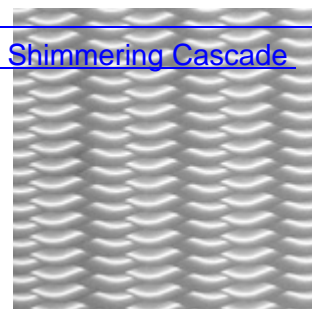

Decorative Metal | Metal Laminates | Kitchen Backsplashes | Architectural Metal

Decorative Metal | Metal Laminates | Kitchen Backsplashes

SpectraMetal Decorative Sheetmetal

Our SpectraMetal Decorative sheetmetal is available in clear aluminum, stainless steel, or one of 15 standard colors.

[Shimmering Cascade](#)

[Mist](#)

[Currents](#)

[Dancing Vines](#)

[Jungle Vines](#)

[Clouds](#)

[Herringbone](#)

[Engine Turn](#)